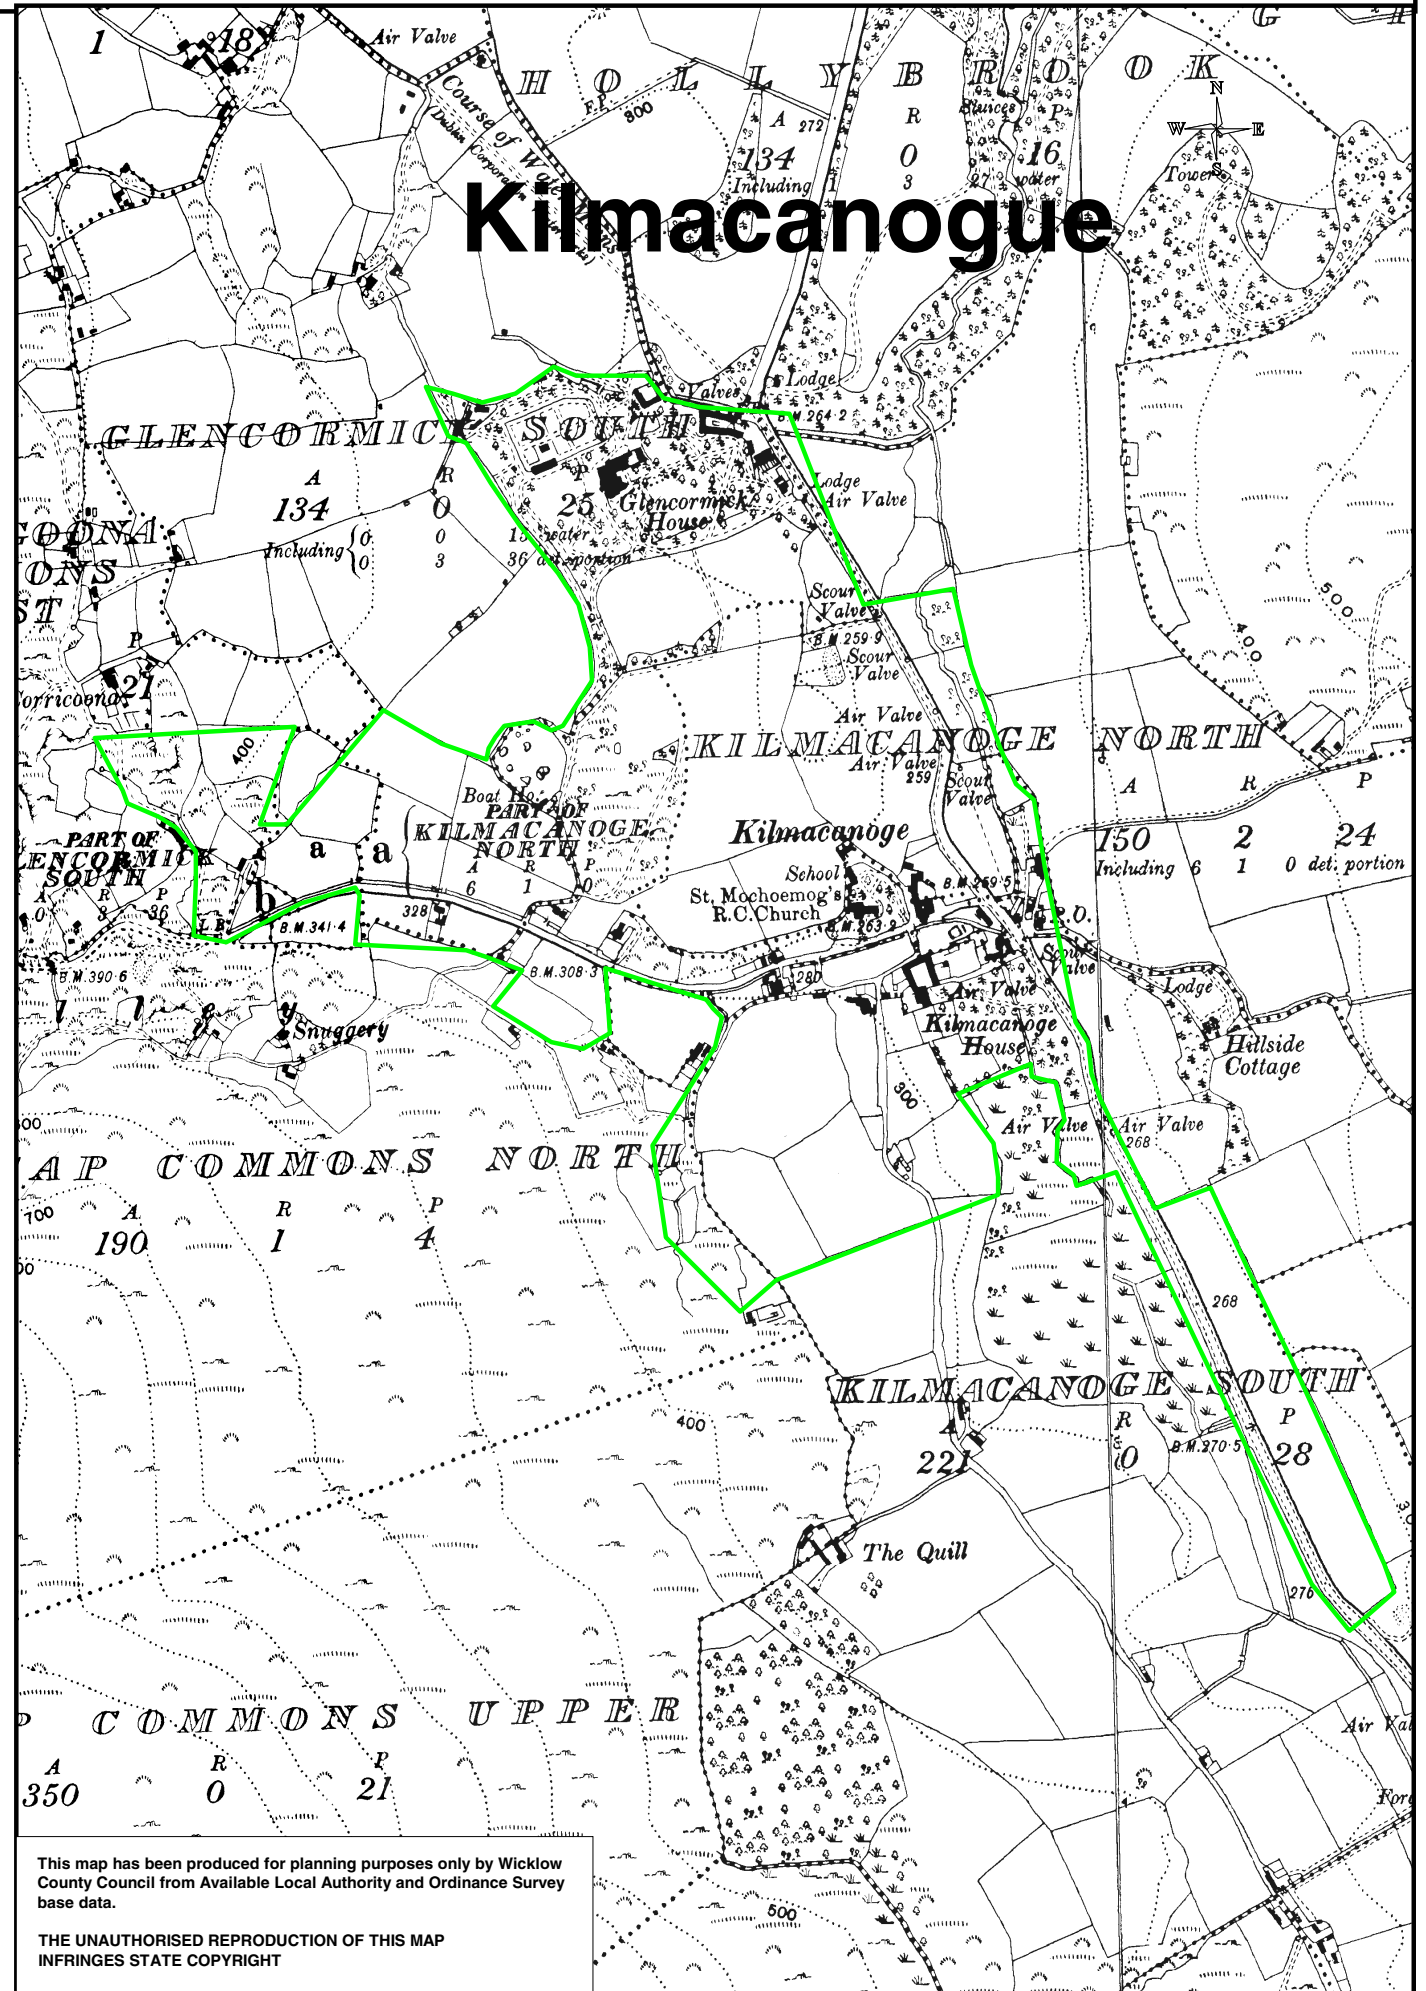

Kilmurry (Kilmac)

SMALL VILLAGES

LARGE VILLAGES

Air Valve
Scour Valve

Kilmacanogue

This map has been produced for planning purposes only by Wicklow County Council from Available Local Authority and Ordnance Survey base data.

THE UNAUTHORISED REPRODUCTION OF THIS MAP INFRINGES STATE COPYRIGHT